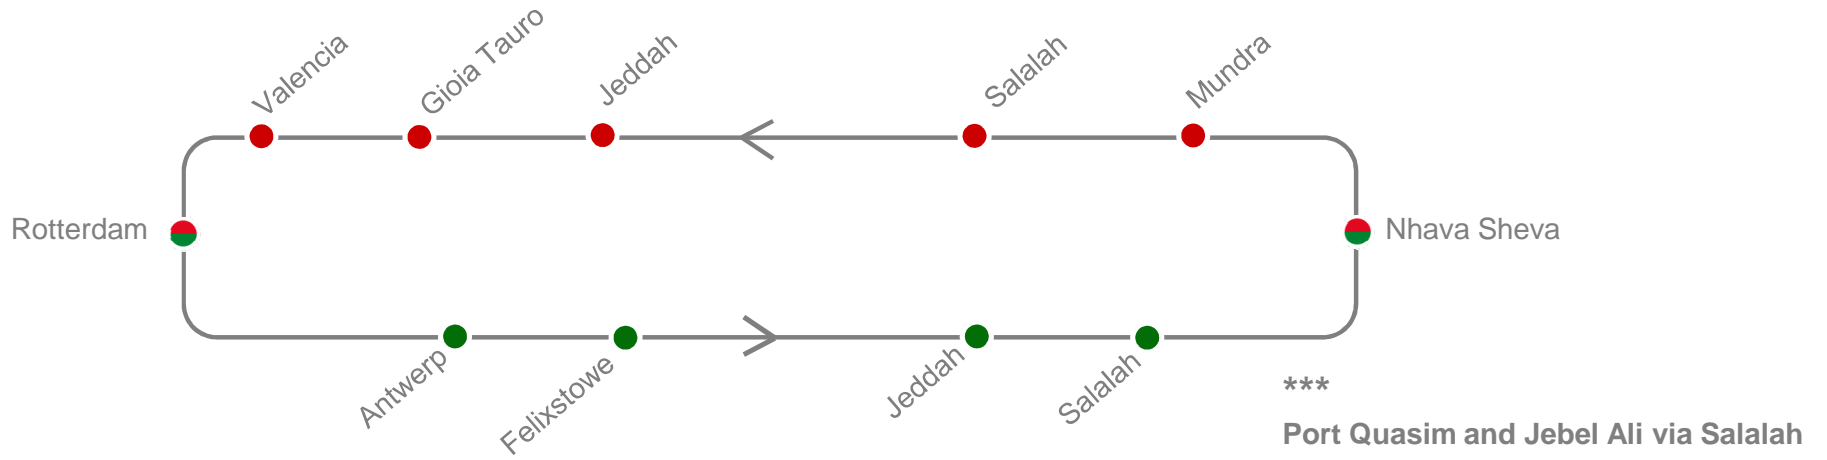

IMEX 1

IMEX 3

IMEX 5

IMEX 1

WEST BOUND	Salalah	Jeddah	Suez	Gio Tauro	Valencia	Rotterdam	Antwerp	Felixstowe
Jebel Ali *	7	11	12	14	17	22	24	26
Karachi *	7	11	12	14	17	22	24	26
Nhava Sheva	5	10	11	14	17	22	24	26
Mundra	3	8	9	12	15	20	22	24

*

External feeder via Salalah

EAST BOUND	Jeddah	Salalah	Nhava Sheva	Mundra
Rotterdam	16	20	25	27
Antwerp	14	18	23	25
Felixstowe	12	16	21	23

IMEX 3

EAST BOUND	Jebel Ali
Felixstowe	33
Antwerp	30
Rotterdam	28

IMEX 5

WEST BOUND	Gioia Tauro	Felixstowe	Hamburg	Antwerp
Nhava Sheva	14	21	24	26
Mundra	12	19	21	23
Gioia Tauro		6	8	10

EAST BOUND	Gioia Tauro	Nhava Sheva	Mundra
Felixstowe	12	32	35
Hamburg	10	30	33
Antwerp	7	27	30
Gioia Tauro		19	22

IMEX 3

EB	
Port	Terminal
Rotterdam	ECT Delta
Antwerp	MSC Home Terminal
Felixstowe	Terminal: Trinity
Jebel Ali	DPA Jebel AM

IMEX 5

WB		EB	
Port	Terminal	Port	Terminal
Nhava Sheva	JNPT	Felixstowe	HPUK
Mundra	ACT, Adani Container Terminal	Hamburgo	Eurogate
Gioia Tauro	Contship	Antwerp	MSC Home Terminal
		Gioia Tauro	Contship