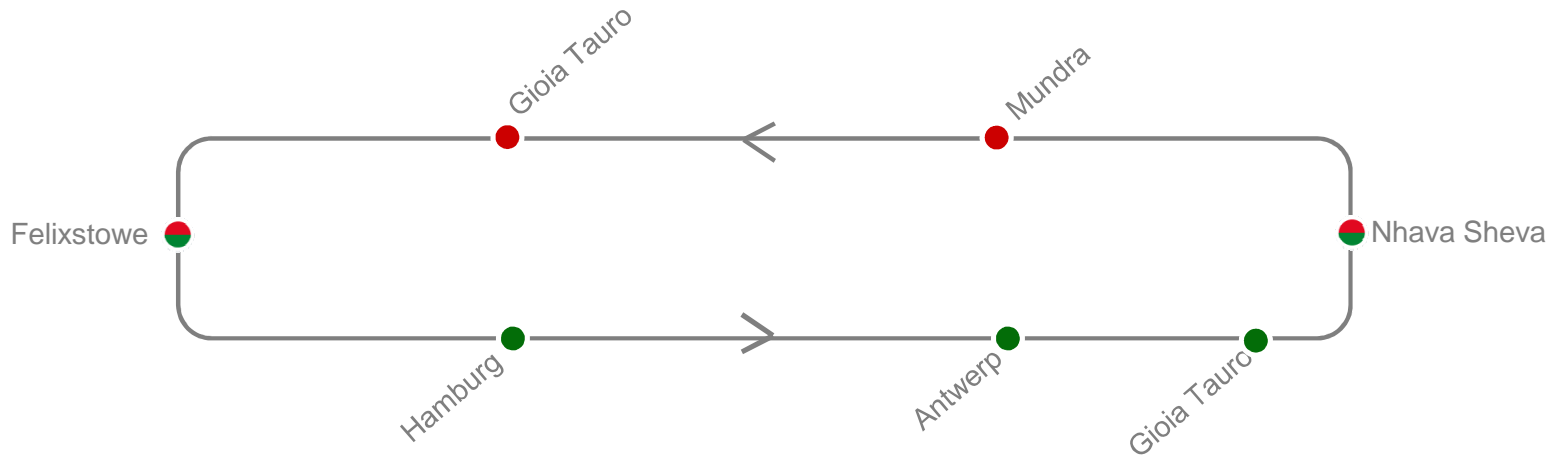

IMEX 1

IMEX 3

IMEX 5

IMEX 1

WEST BOUND	Salalah	Jeddah	Suez	Gio Tauro	Valencia	Rotterdam	Antwerp	Felixstowe
Jebel Ali *	7	11	12	14	17	22	24	26
Karachi *	7	11	12	14	17	22	24	26
Nhava Sheva	5	10	11	14	17	22	24	26
Mundra	3	8	9	12	15	20	22	24

*

External feeder via Salalah

EAST BOUND	Jeddah	Salalah	Nhava Sheva	Mundra
Rotterdam	16	20	25	27
Antwerp	14	18	23	25
Felixstowe	12	16	21	23

IMEX 3

EAST BOUND	Jebel Ali
Felixstowe	33
Antwerp	30
Rotterdam	28

IMEX 5

WEST BOUND	Gioia Tauro	Felixstowe	Hamburg	Antwerp
Nhava Sheva	14	21	24	26
Mundra	12	19	21	23
Gioia Tauro		6	8	10

EAST BOUND	Gioia Tauro	Nhava Sheva	Mundra
Felixstowe	12	32	35
Hamburg	10	30	33
Antwerp	7	27	30
Gioia Tauro		19	22

IMEX 3

EB	
Port	Terminal
Rotterdam	ECT Delta
Antwerp	MSC Home Terminal
Felixstowe	Terminal: Trinity
Jebel Ali	DPA Jebel AM

IMEX 5

WB		EB	
Port	Terminal	Port	Terminal
Nhava Sheva	JNPT	Felixstowe	HPUK
Mundra	ACT, Adani Container Terminal	Hamburgo	Eurogate
Gioia Tauro	Contship	Antwerp	MSC Home Terminal
		Gioia Tauro	Contship