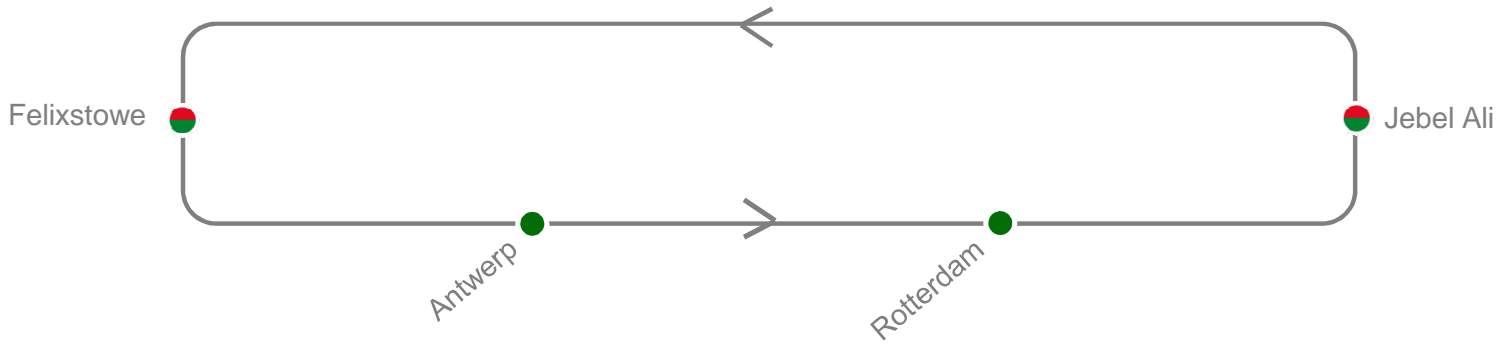

IMEX 1

IMEX 3

IMEX 5

IMEX 1

WEST BOUND	Salalah	Jeddah	Suez	Gio Tauro	Valencia	Rotterdam	Antwerp	Felixstowe
Jebel Ali *	7	11	12	14	17	22	24	26
Karachi *	7	11	12	14	17	22	24	26
Nhava Sheva	5	10	11	14	17	22	24	26
Mundra	3	8	9	12	15	20	22	24

*

External feeder via Salalah

EAST BOUND	Jeddah	Salalah	Nhava Sheva	Mundra
Rotterdam	16	20	25	27
Antwerp	14	18	23	25
Felixstowe	12	16	21	23

IMEX 3

EAST BOUND	Jebel Ali
Felixstowe	33
Antwerp	30
Rotterdam	28

IMEX 5

WEST BOUND	Gioia Tauro	Felixstowe	Hamburg	Antwerp
Nhava Sheva	14	21	24	26
Mundra	12	19	21	23
Gioia Tauro		6	8	10

EAST BOUND	Gioia Tauro	Nhava Sheva	Mundra
Felixstowe	12	32	35
Hamburg	10	30	33
Antwerp	7	27	30
Gioia Tauro		19	22

IMEX 3

EB	
Port	Terminal
Rotterdam	ECT Delta
Antwerp	MSC Home Terminal
Felixstowe	Terminal: Trinity
Jebel Ali	DPA Jebel AM

IMEX 5

WB		EB	
Port	Terminal	Port	Terminal
Nhava Sheva	JNPT	Felixstowe	HPUK
Mundra	ACT, Adani Container Terminal	Hamburgo	Eurogate
Gioia Tauro	Contship	Antwerp	MSC Home Terminal
		Gioia Tauro	Contship