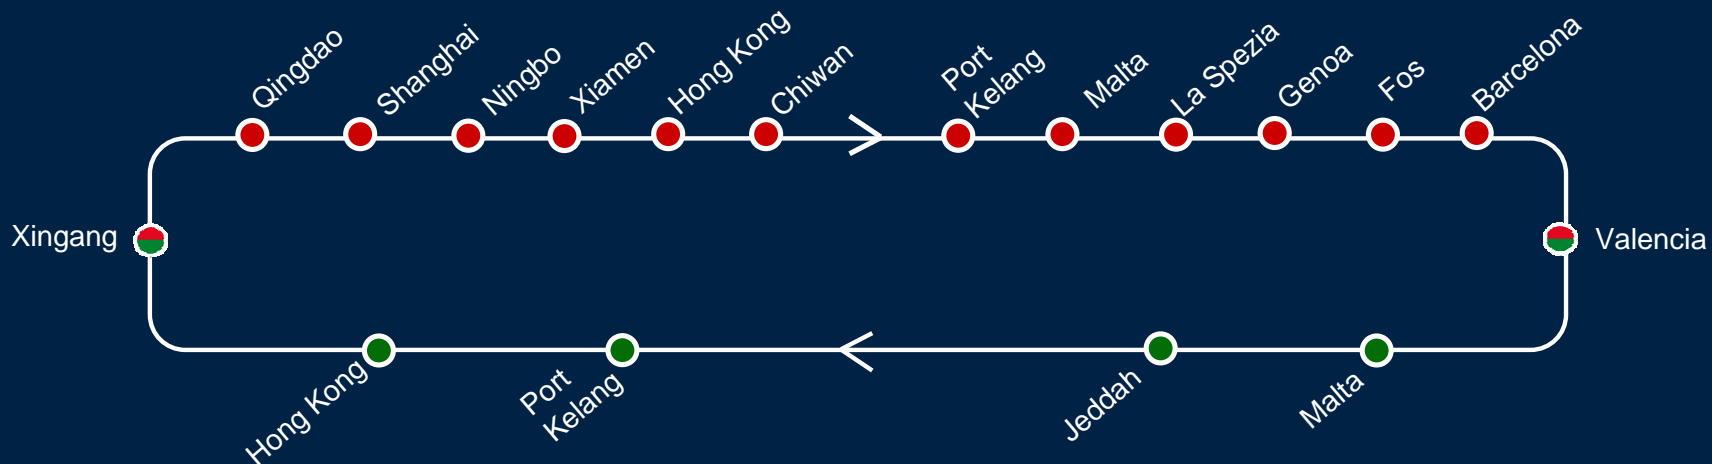

MARE NOSTRUM

Asia - Mediterranean

MARE NOSTRUM

Transit Time & Port Rotation

WEST BOUND	Port Kelang	Malta	La Spezia	Genoa	Fos	Barcelona	Valencia
Xingang	13	30	32	34	35	37	39
Qingdao	11	28	30	32	33	35	37
Shanghai	9	26	28	30	31	33	35
Ningbo	8	25	27	29	30	32	34
Xiamen	6	23	25	27	28	30	32
Hong Kong	5	22	24	26	27	29	31
Chiwan	4	21	23	25	26	28	30
Port Kelang		16	18	20	21	23	25

EAST BOUND	Jeddah	Port Kelang	Hong Kong	Xingang	Qingdao	Shanghai	Ningbo	Xiamen	Chiwan
La Spezia	16	27	32	37	38	40	41	43	45
Genoa	15	26	31	36	37	39	40	42	44
Fos	13	24	29	34	35	37	38	40	40
Barcelona	11	22	27	32	33	35	36	38	38
Valencia	10	21	26	31	32	34	35	37	37
Malta	7	18	23	28	29	31	32	34	34
Jeddah		11	16	21	22	24	25	27	27
Port Kelang			4	9	10	12	13	15	15

REMARKS:

YANGTZE RIVER POINTS INCLUDE Nanjing/CNNKG, Nantong/CNNTG, Zhangjiagang/CNZJG, Zhenjiang/CNZHE, Chongqing/CNCKG, Jiujiang/CNJIU, Wuhan/CNWUH

PEARL RIVER DELTA POINTS INCLUDE Beijiao/CNYQS, Foshan/CNFOS, Gaosha/CN006, Huangpu/CNHUA, Jiangmen/CNJMN, Lanshi/CN016, Lianhuashan/CNLIH, Nanhai/CNNAH, Nansha/CNNSA, Rongqi/CNROQ, Sanshan/CNSSH, Sanshui/CNSJQ, Shantou/CNSWA, Dongguan/CNDGG, Xiaolan/CNXIL, Xingfeng/CNXAB, Xinhui/CNXIN, Xintang/CNXIT, Zhaoqing/CNZQG, Zhanjiang/CNZHA, Zhongshan/CNZSN, Zhuhai/CNZUH, Leliu/CNLUU, Huizhou/CNHUI, Yantian/CNYTN, Haikou/CNHAK

Port	Calling Day
Xingang	Monday
Qingdao	Tuesday
Shanghai	Thursday
Ningbo	Friday
Xiamen	Sunday
Hong Kong	Tuesday
Chiwan	Tuesday
Port Kelang	Sunday
Malta	Wednesday
La Spezia	Friday
Genoa	Sunday
Fos	Monday
Barcelona	Wednesday
Valencia	Friday
Malta	Monday
Jeddah	Monday
Port Kelang	Friday
Hong Kong	Wednesday